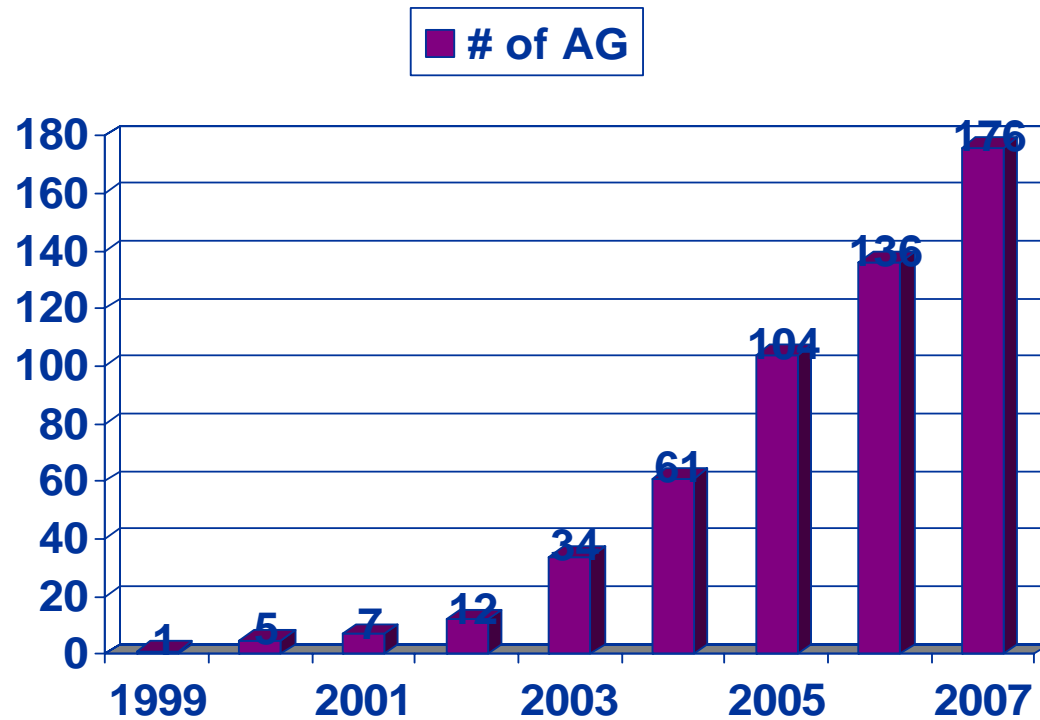

# IEEE Women in Engineering

February 14, 2008

Karen Panetta

IEEE WIE Committee Chair

[Karen@ece.tufts.edu](mailto:Karen@ece.tufts.edu)

[KarenPanetta@ieee.org](mailto:KarenPanetta@ieee.org)

## WIE Membership Growth 2000-2007

~2007 Statistics as of December  
(Final Data taken December of each year)

# Growth of WIE Affinity Groups

MEMBERSHIP Profile

Region	Dec-06	Dec-07
US	4,389	4,040
Canada	564	509
Europe, Africa & Middle East	2,874	2,838
Latin America	2,257	2,488
Asia & Pacific	2,213	2,568
<b>Total</b>	<b>12,297</b>	<b>12,443</b>