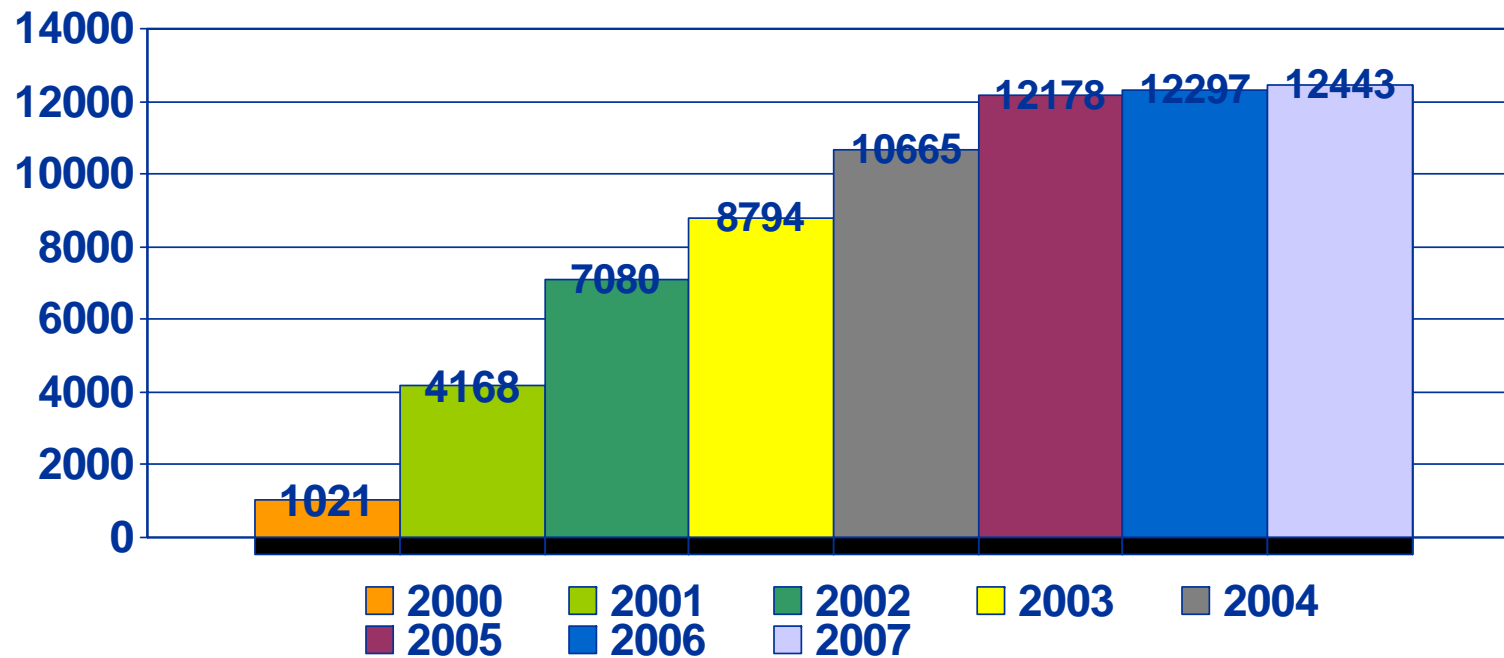

## WIE Membership Growth 2000-2007

~2007 Statistics as of December  
(Final Data taken December of each year)

# Growth of WIE Affinity Groups

MEMBERSHIP Profile

Region	Dec-06	Dec-07
US	4,389	4,040
Canada	564	509
Europe, Africa & Middle East	2,874	2,838
Latin America	2,257	2,488
Asia & Pacific	2,213	2,568
<b>Total</b>	<b>12,297</b>	<b>12,443</b>